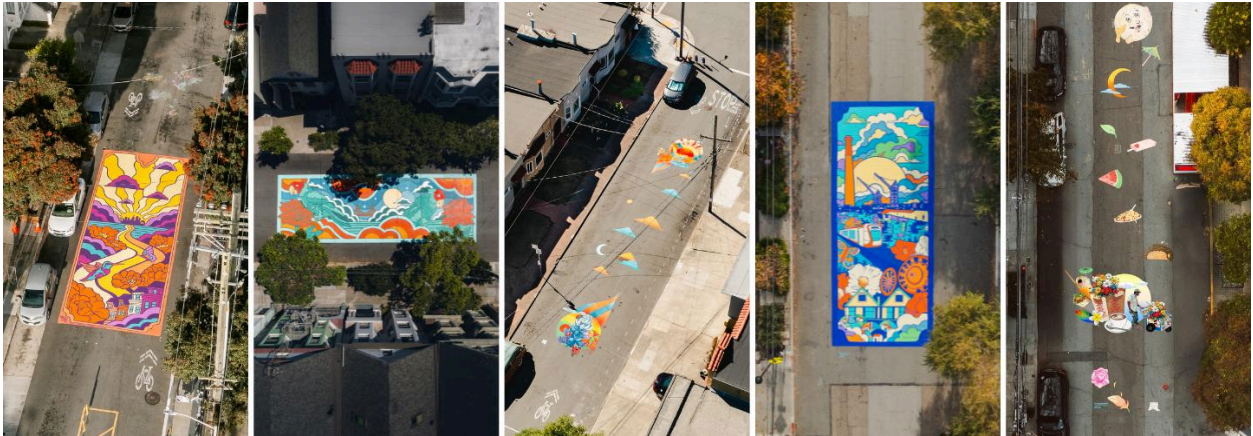

## SF PARKS ALLIANCE INSTALLS FIVE MURALS ON SF SLOW STREETS IN 2024

*The community-led initiative brought neighbors together through public art and civic pride.*

**SAN FRANCISCO, CA (January 14, 2025)** – In fall 2024, San Francisco Parks Alliance completed the **Slow Streets, Fast Friends** initiative. The initiative was a community-focused project that proposed to install street murals on up to nine San Francisco Slow Streets in 2024, and successfully installed street murals on five Slow Streets. Although geographically separate, the murals are united by a common mission to connect public spaces and their surrounding communities through public art and neighborhood participation.

SF Parks Alliance Capital Program manager Stephanie Troyan stated that “the Slow Streets, Fast Friends initiative encourages participatory public art on Slow Streets in San Francisco to underscore their value as community spaces. This pilot program engages community members, living on or near Slow Streets by [involving them in the installation of mural art](#) on their streets.” In doing so, SF Parks Alliance partnered with approximately 30 neighborhood leaders ([Slow Streets Stewards](#)) across 11 communities in 7 districts.

Local artists Matley Hurd and Josué Rojas created the murals for the program. The two artists were selected by community members via a [public survey](#) where over 500 respondents shared their thoughts and hopes for the Slow Streets Fast Friends initiative. Community members also joined the artists at several community paint days to help install the murals.

"This was an awesome opportunity to bond with family and meet new neighborhood friends. The mural represents diversity in the most beautiful form, which is art," said Angela Davis-Hall, local resident and mural volunteer.